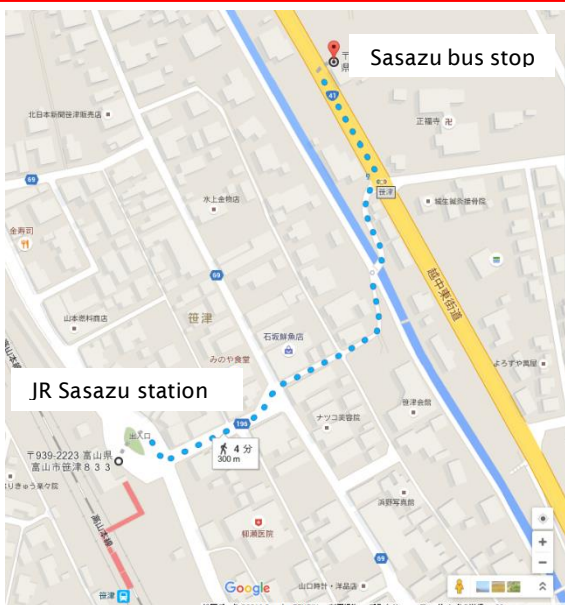

[2 transfers]

3) Kamifutasugi bus stop (Toyama Chitetsu local bus)→ Sasazu ekimae or Sasazu bus stop [transfer] (*4 min. walk between Sasazu ekimae and Sasazu bus stop, see the map below)
  JR Sasazu station (JR Takayama line) → JR Inotani station [transfer]
  Inotani bus stop (Express bus or Nohi local bus)→ Mozumi bus stop
  (*Inotani bus stops for express bus and Hida city local bus are different. See the map below)

Lv.	Arr.	Arr.	Lv.	Arr.	Lv.	Arr.
Kamifutasugi	Sasazu	Sasazuekimae	JR Sasazu	JR Inotani	Inotani	Mozumi
7 : 57	—	8 : 03	8 : 06	8 : 20	8 : 34	8 : 41
8 : 17	8 : 23	—	8 : 48	9 : 05	9 : 15	9 : 25
10 : 41	10 : 48	—	11 : 05	11 : 19	12 : 00	12 : 10
16 : 21	—	16 : 27	16 : 47	17 : 01	17 : 12	17 : 22
17 : 35	17 : 43	—	18 : 01	18 : 15	18 : 54	19 : 01

Lv.	Arr.	Lv.	Arr.	Lv.	Lv.	Arr.
Mozumi	Inotani	JR Inotani	JR Sasazu	Sasazuekimae	Sasazu	Kamifutasugi
	6 : 41	6 : 57	7 : 11	—	7 : 20	7 : 25
7 : 18	7 : 27	7 : 51	8 : 05	8 : 21	—	8 : 27
8 : 43	8 : 53	9 : 06	9 : 20	9 : 46	—	9 : 53
16 : 57	17 : 07	17 : 18	17 : 32	17 : 41	—	17 : 48
18 : 33	18 : 43	19 : 00	19 : 13	—	19 : 40	19 : 45

These time tables are as of March 1, 2016. Take them as a reference and make sure to check it again by yourself!

* **Sasazu ekimae bus stop** is in front of JR Sasazu station.
Sasazu bus stop is on route 41 and 300m (about 4 minutes' walk) away from JR Sasazu station. Make sure not to wait for the bus at the wrong bus stop!