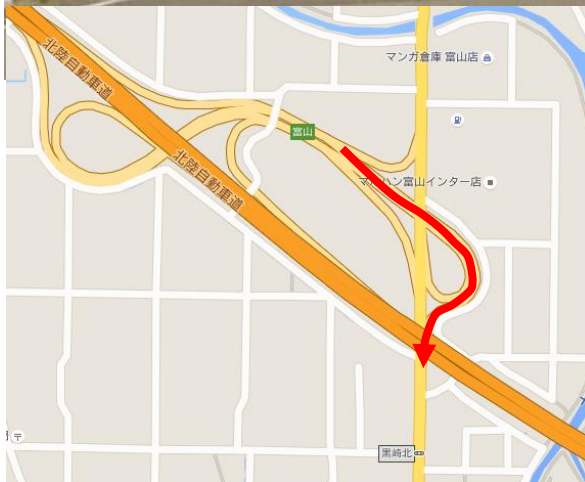

These time tables are as of March 1, 2016. Take them as a reference and make sure to check it again by yourself!

* **Sasazu ekimae bus stop** is in front of JR Sasazu station.
Sasazu bus stop is on route 41 and 300m (about 4 minutes' walk) away from JR Sasazu station. Make sure not to wait for the bus at the wrong bus stop!

* **Inotani bus stop for Nohi local bus** is in front of JR Inotani station.
Inotani bus stop for express bus is on route 41 and About 160m(about 2 minutes' walk) away from JR Inotani station. Make sure not to wait for the bus at the wrong bus stop!

From JR Toyama station to Locomotion

The bus terminal is in front of JR Toyama station North exit. Catch the bus bound for Sakamoto-niku, Inotani, Sasazu or Sasazu-kasugaonsen at platform No.5 and get off at Kamifutasugi bus stop. Locomotion is just in front of the bus stop. It's recommended to ask the bus driver if the bus stops at Kamifutasugi.

From Toyama IC to Locomotion

① Get off at Toyama IC and go to Takayama, Gifu direction

② Go south on route 41

③ Locomotion is almost there when you see Osawano fire station on your right.