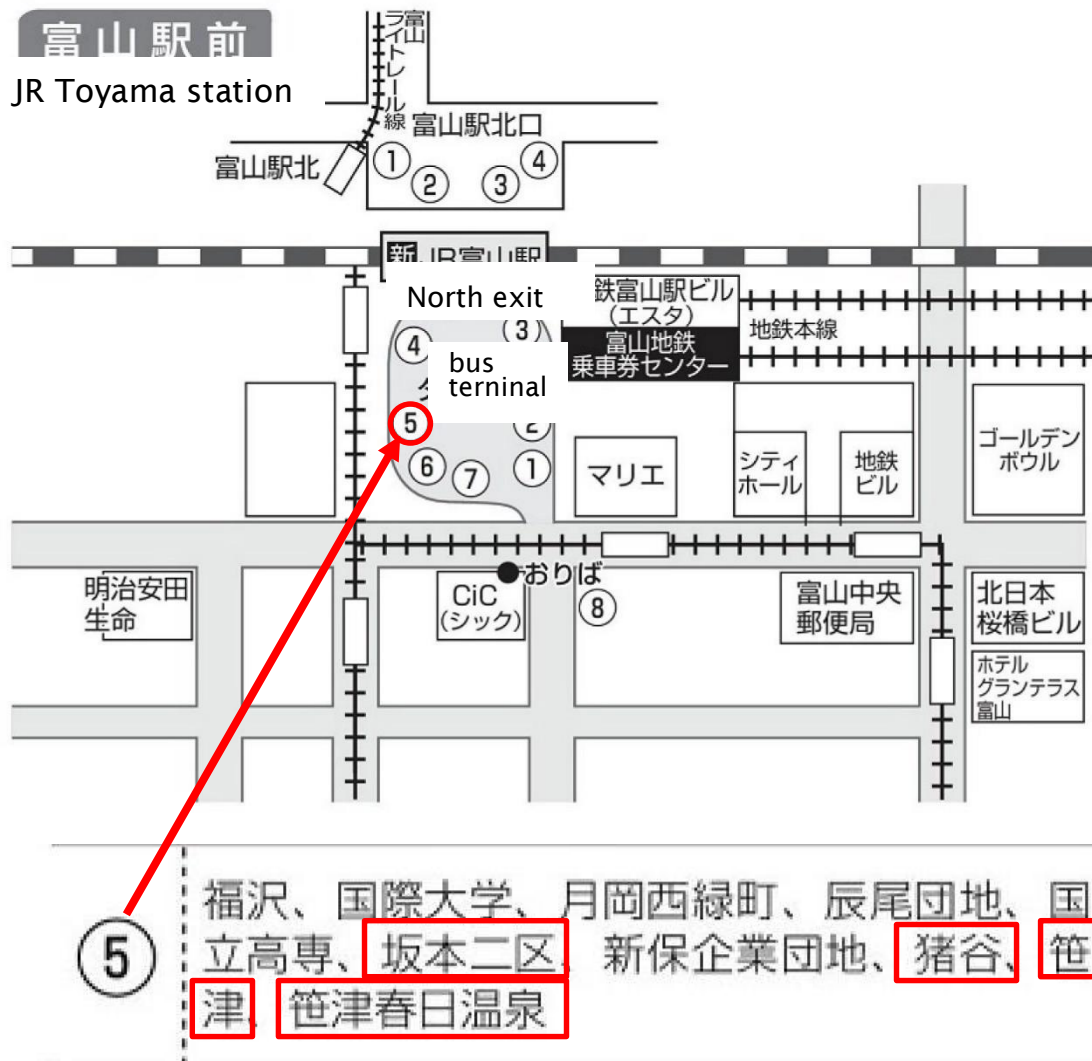

From JR Toyama station to Locomotion

The bus terminal is in front of JR Toyama station North exit. Catch the bus bound for Sakamoto-niku, Inotani, Sasazu or Sasazu-kasugaonsen at platform No.5 and get off at Kamifutasugi bus stop. Locomotion is just in front of the bus stop. It's recommended to ask the bus driver if the bus stops at Kamifutasugi.