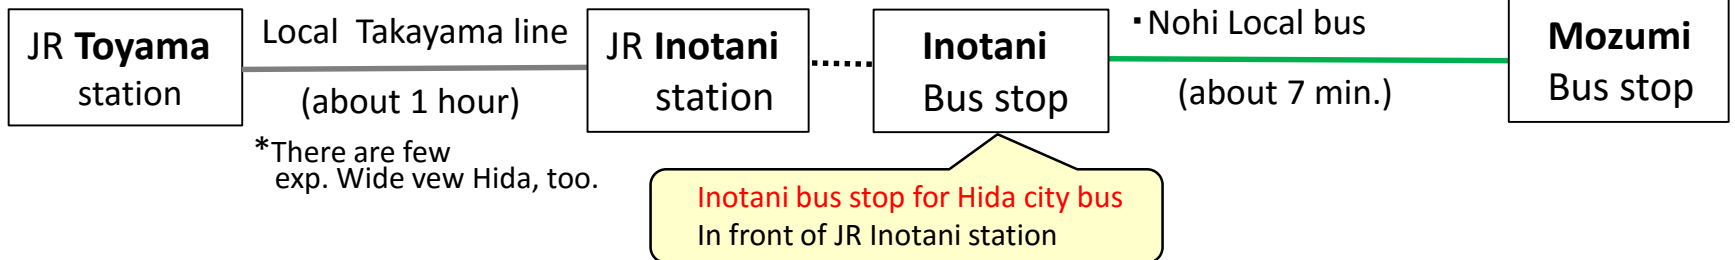

●By train

From Nagoya

●By train

From Toyama To Mozumi (KAGRA Observatory)

● By express bus

● By train + bus

東京大学宇宙線研究所 重力波観測研究施設 案内図

The University of Tokyo ICRR, KAGRA Observatory