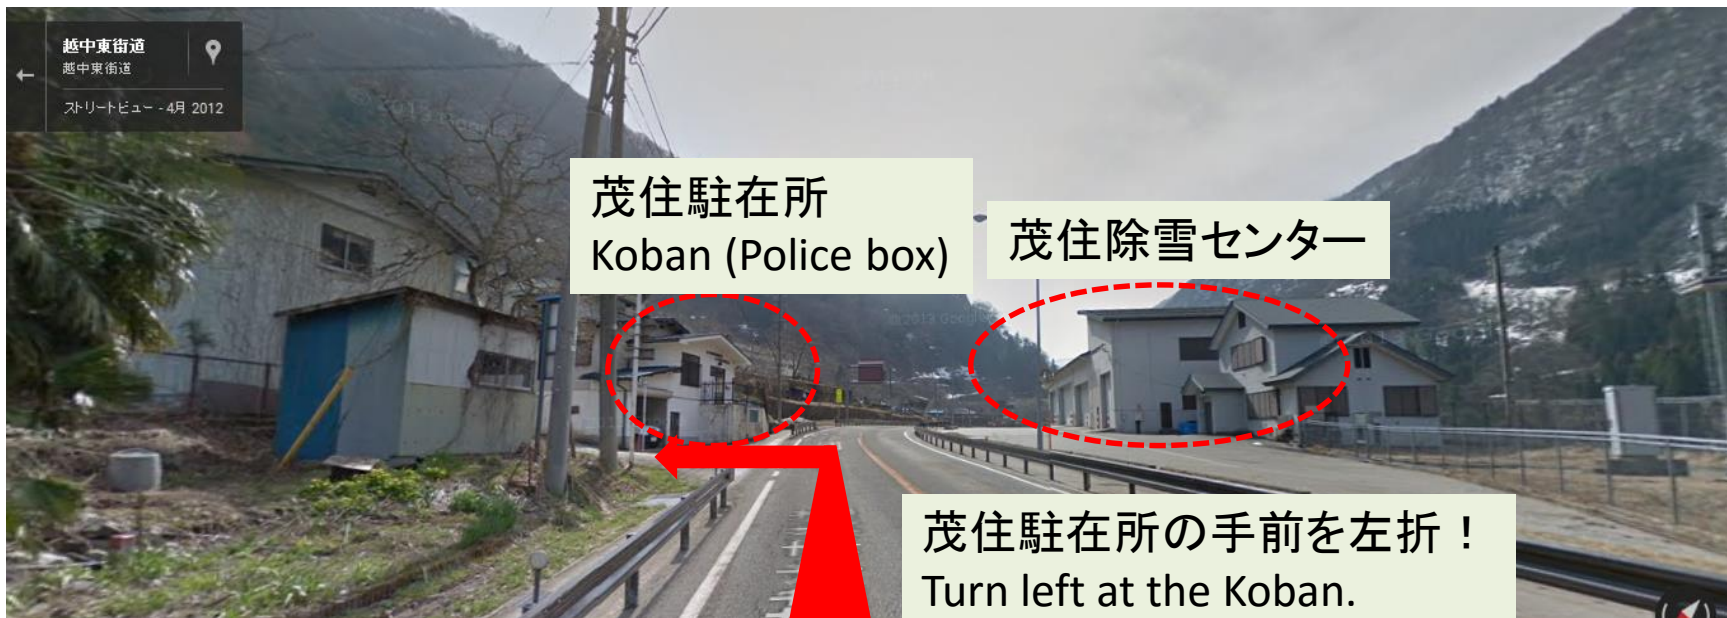

茂住駐在所
Koban (Police box)

茂住除雪センター

茂住駐在所の手前を左折！
Turn left at the Koban.