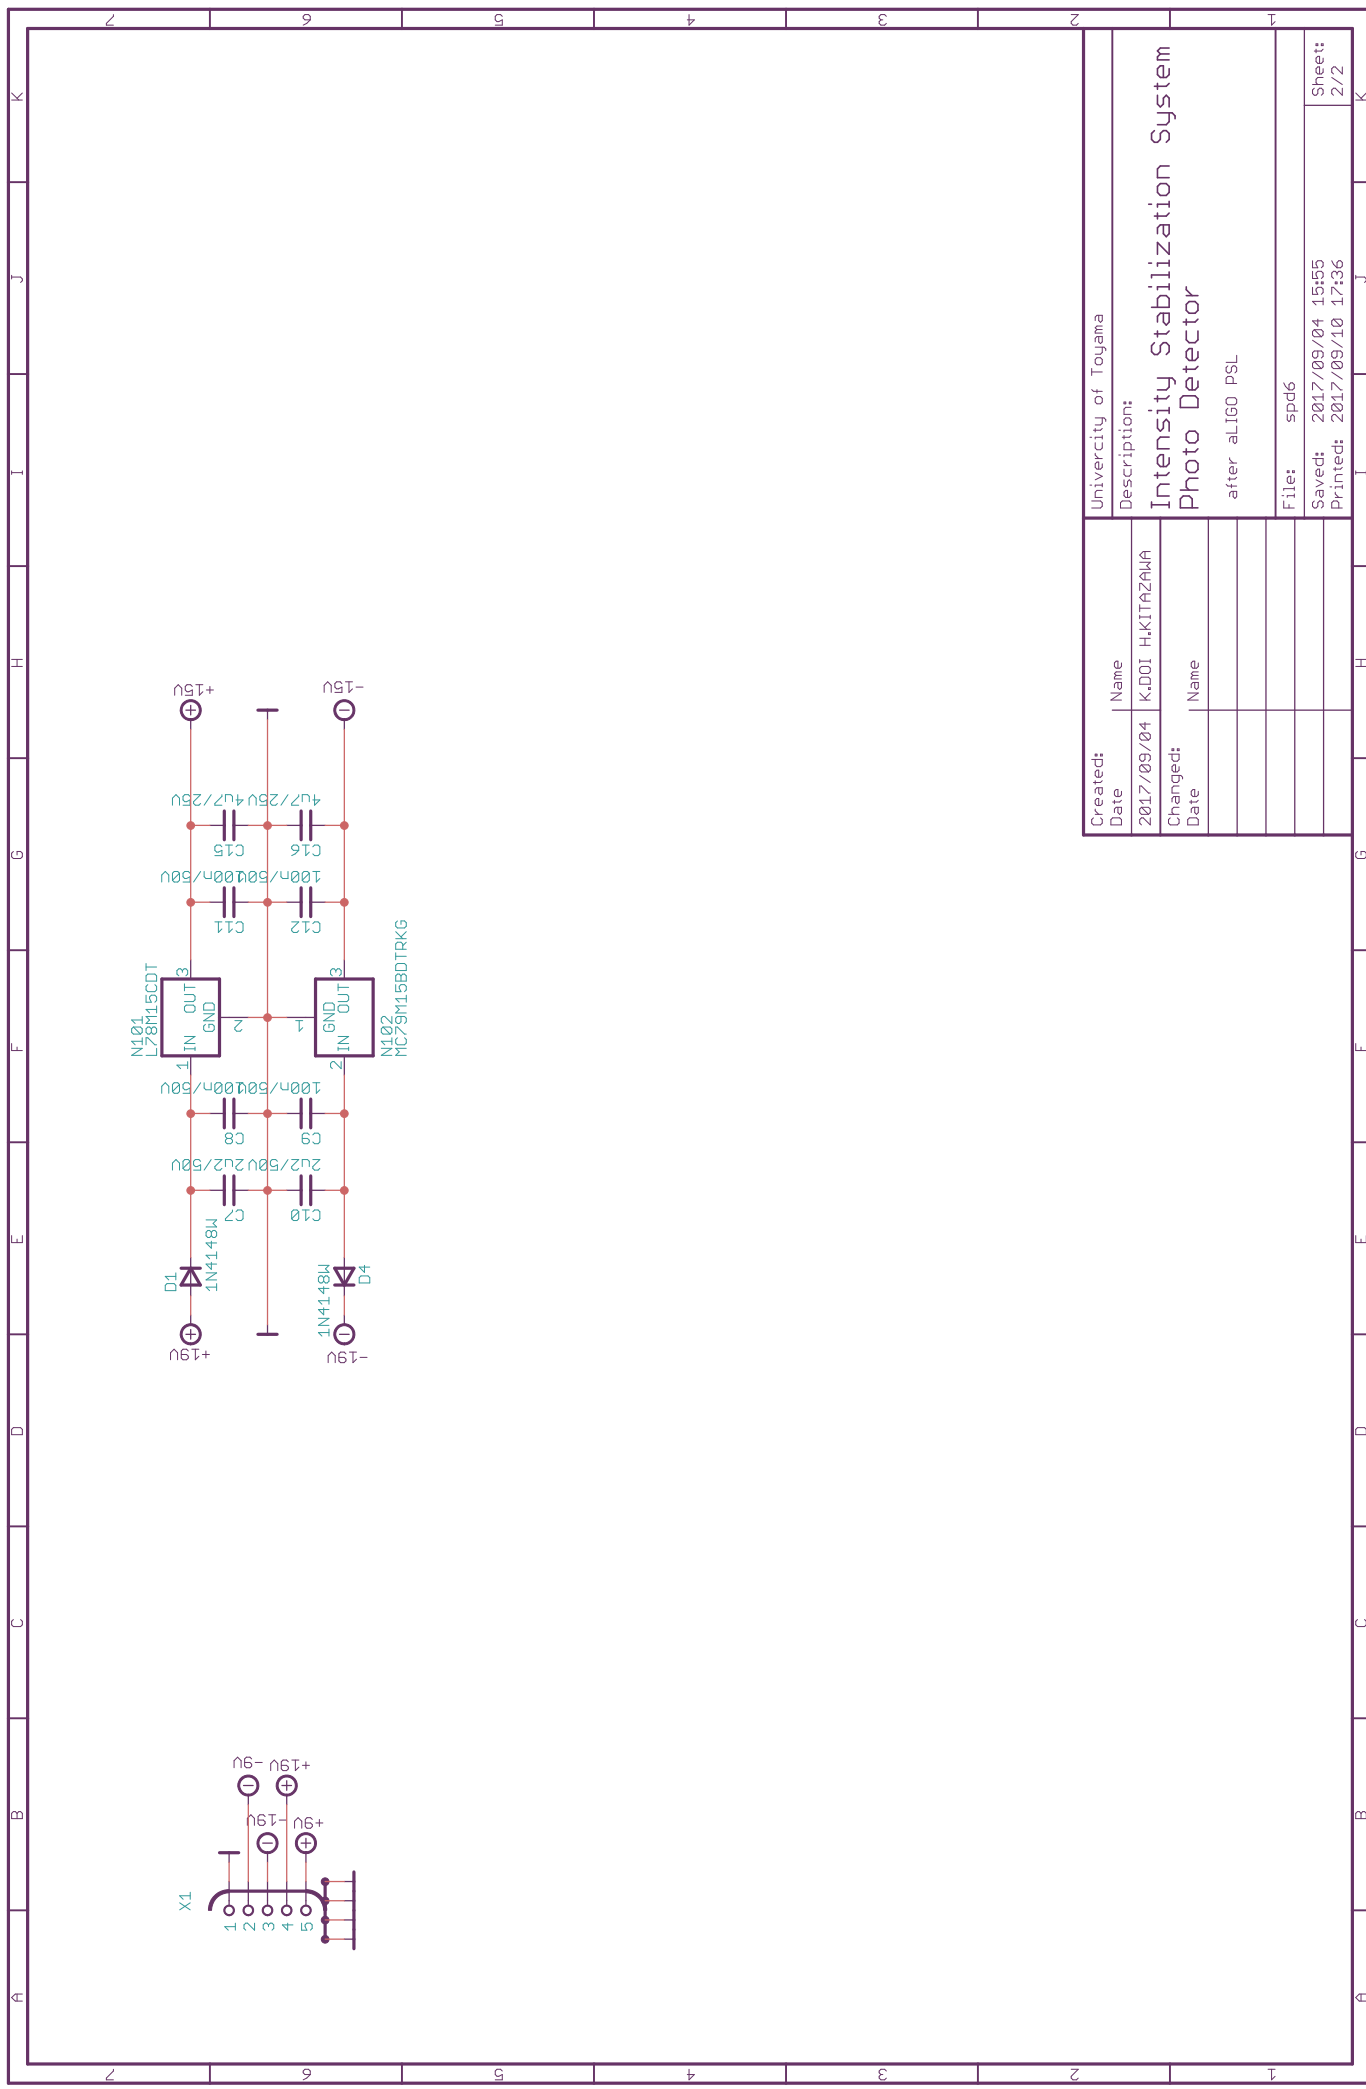

* optional or different values

Created:		University of Toyama	
Date	Name	Description:	
2017/09/04	K.DOI H.KITAZAWA	Intensity Stabilization System	
Changed:		Photo Detector	
Date	Name	after aLI60 PSL	
File:		spd6	
Saved:		2017/09/04 15:55	
Printed:		2017/09/10 17:35	
Sheet:		1/2	

Created:	Name	University of Toyama
Date	Name	Description:
2017/09/04	K.DOI H.KITAZAWA	Intensity Stabilization System
Changed:	Name	Photo Detector
Date		after aLIGO PSL
		File: spd6
		Saved: 2017/09/04 15:55
		Printed: 2017/09/10 17:36
		Sheet: 2/2