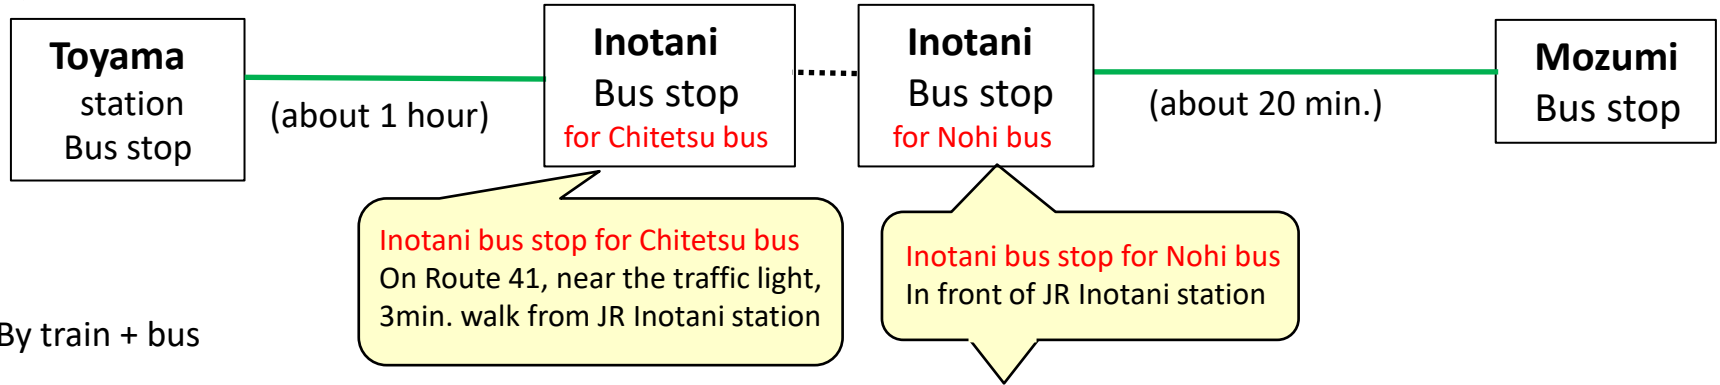

From Tokyo

●By train

●By flight

From Osaka

●By train

From Nagoya

●By train

From Toyama To Mozumi (KAGRA Observatory)

● By local bus

● By train + bus

From Mozumi bus stop to KAGRA Observatory
 (about 5 min. walk)

東京大学宇宙線研究所 重力波観測研究施設 案内図

Guide MAP - KAGRA Observatory, ICRR, The University of Tokyo

至神岡、高山市、松本 To Kamioka town, Takayama city and Matsumoto