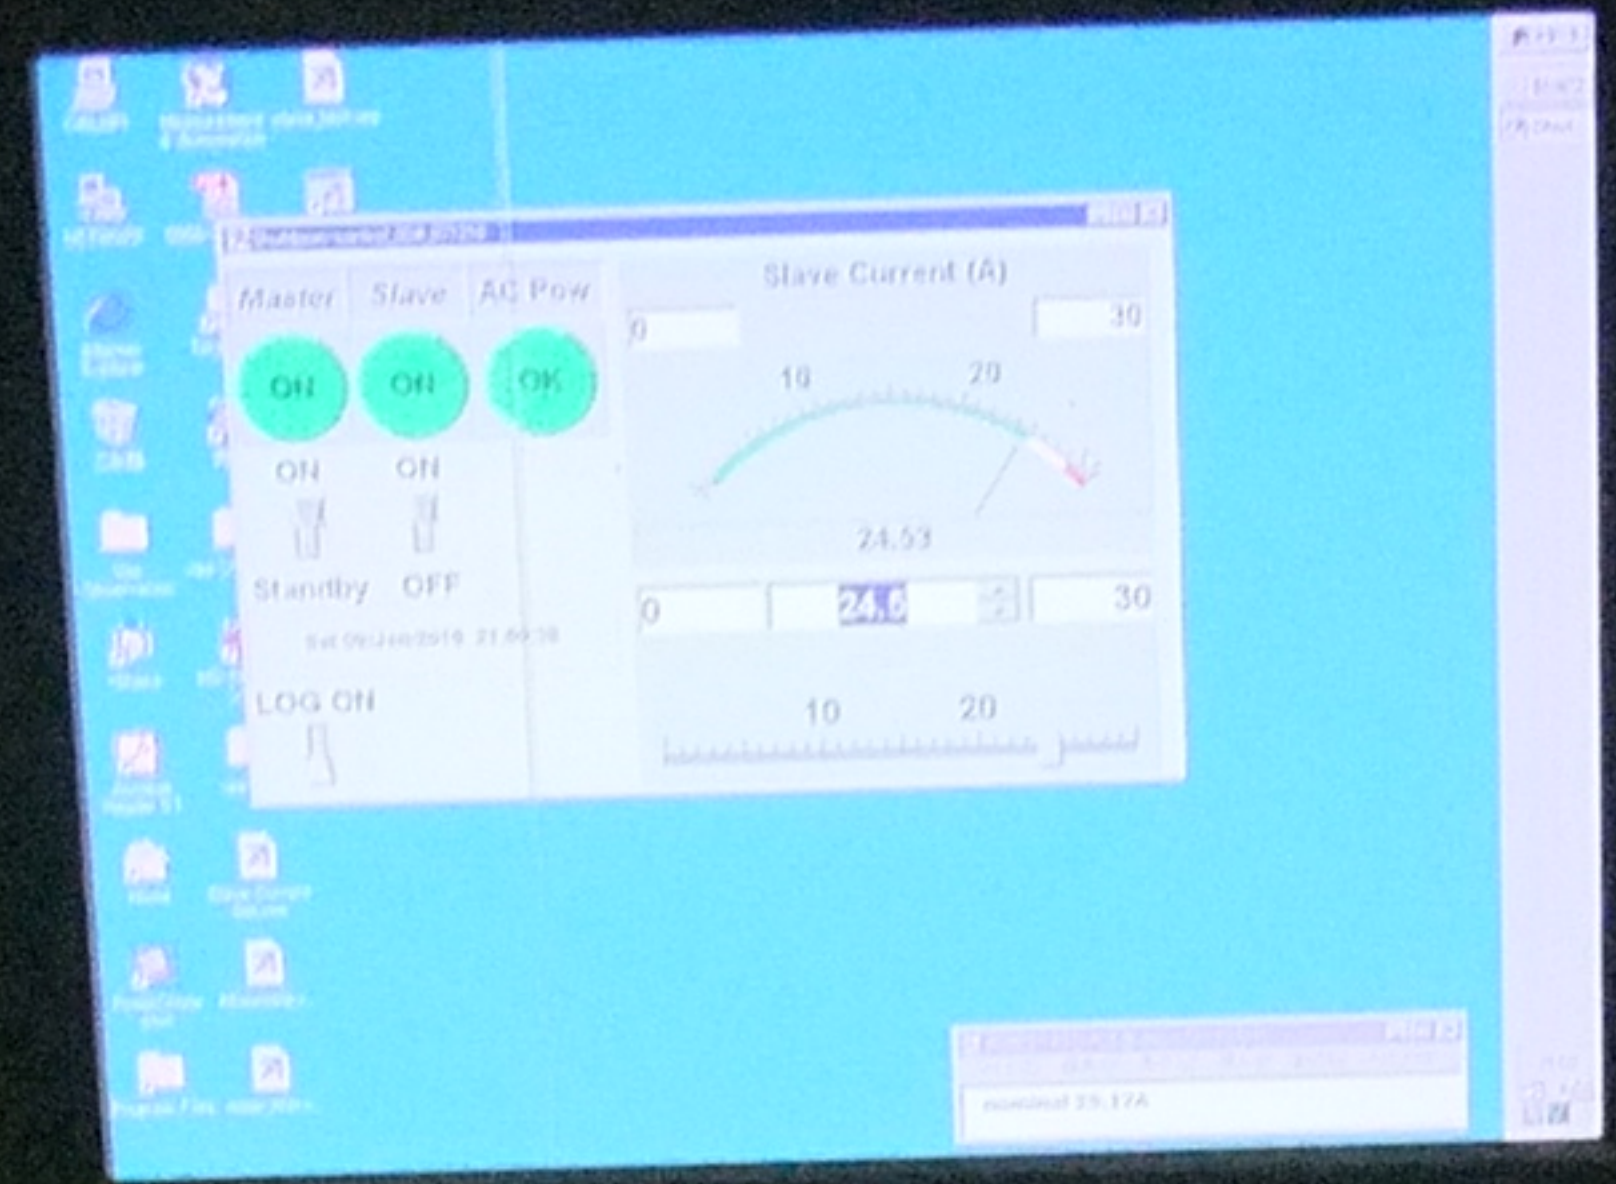

The workstation is mounted on a metal cart with four casters. On the top shelf, there is a black monitor displaying a software interface with a blue background. The interface includes a 'Slave Current (A)' gauge showing a value of 24.53, and several status indicators: 'Master', 'Slave', and 'AQ Pow' (all green 'OK'), 'Standby OFF', and 'LOG ON'. Below the monitor is a black keyboard and a mouse. The middle shelf of the cart holds two server racks. The top rack is labeled 'PBC 87' and 'SU1500W (3U)'. The bottom rack is labeled 'PBC 83' and 'SU1500W (3U)'. To the right of the server racks, there is a vertical stack of components including a 'FILE BOX' and a multi-bay drive unit. The floor is a light-colored, possibly concrete or epoxy-coated surface. In the background, there are various cables, a yellow storage bin, and other equipment racks.